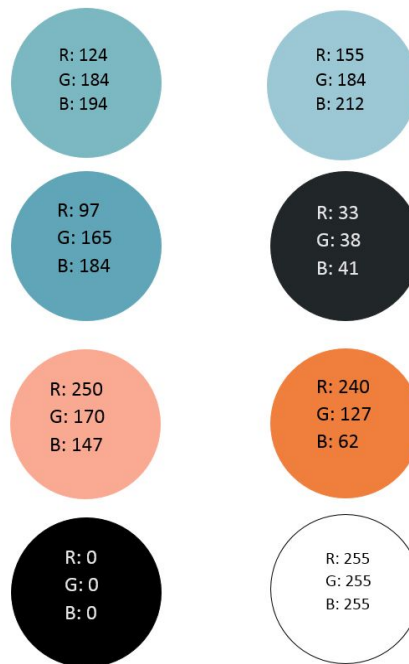

Color Palette

Fonts

The logo is custom made.

Needlework good

is used for the company's motto.