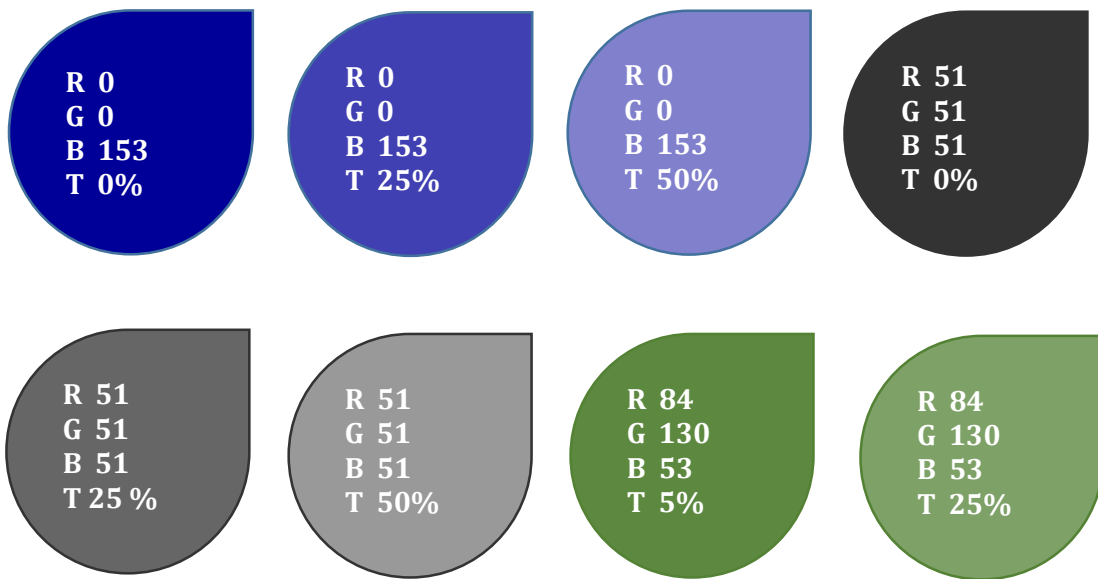

Logo

Color Palette

Fonts

Impact | Cambria

Impact and **Cambria** are fonts available throughout the Microsoft Office suite, which makes easy access for anybody in the firm to follow a consistent theme. **Impact** is used for headings, and **Cambria** is used for any regular text.