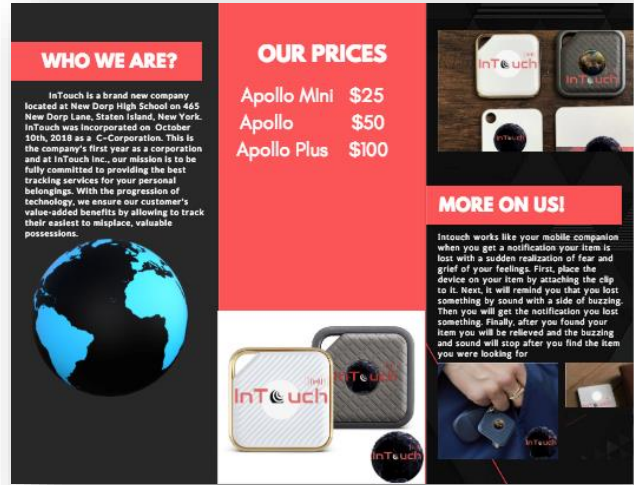

Brochures

Outside

Inside