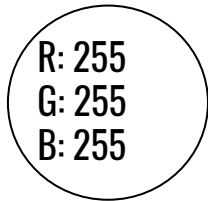

Color Palette