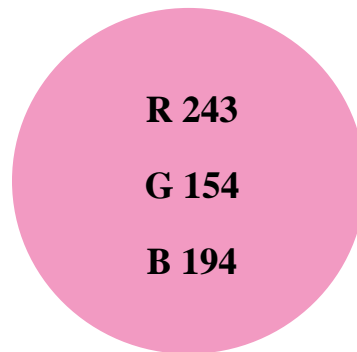

Logo

Color Palette

Fonts

Harlow Solid Italic

Arial

Harlow Solid Italic and Arial will be our two preferred fonts. These fonts are easily accessible for anyone who would like to use them. Harlow Solid Italic will be used for our logo, titles, and any large body of text. Arial will be used for our business cards, headers, as well as product descriptions.